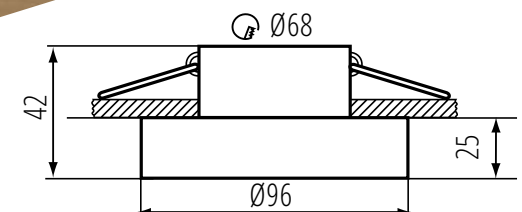

Material: **aluminium alloy**

IP class: **IP20**

Mounting hole: **Ø68mm**

\*fitting and light source not included

**Kanlux**